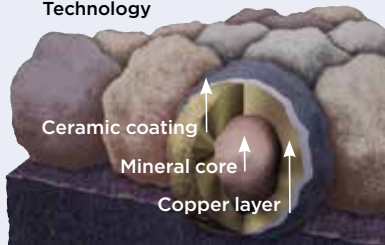

## Algae Resistance

The ultimate in stain protection.

Those streaks you see on other roofs in your neighborhood? That's algae, and it's a common eyesore on roofing throughout North America. CertainTeed's **StreakFighter** technology uses the power of science to repel algae before it can take hold and spread.

**StreakFighter's** granular blend includes naturally algae-resistant copper, helping your roof maintain its curb appeal and look beautiful for years to come.

Granule with **StreakFighter** Technology

Diagram for illustrative purposes only.