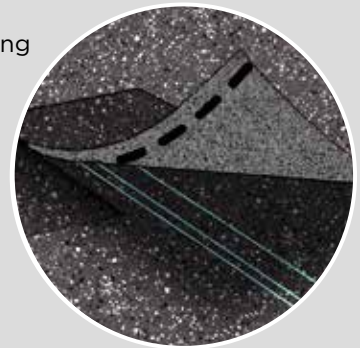

CertaSeal™

Uplift Protection

CertaSeal™ is a fast-activating modified asphalt sealant with a 20-year record of proven performance. Designed to seal shingles together upon installation, it protects roofs from wind uplift and shingle blow-off so that homes stay safe and dry. It's also engineered to remain flexible after installation, unlike harder sealants that can dry out and crack over time.