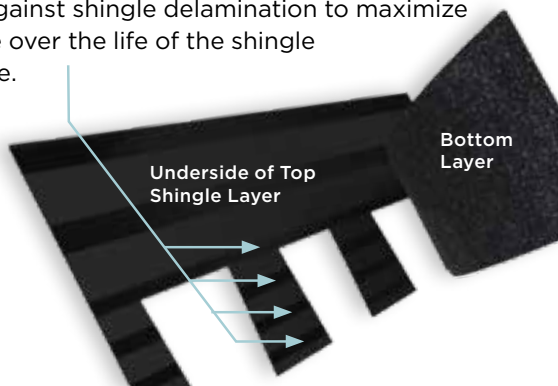

QuadraBond™

Advanced Layering

CertainTeed's specially formulated adhesive adheres shingle layers at four points, more than any other manufacturer. This superior bond provides greater protection against shingle delamination to maximize performance over the life of the shingle in any climate.