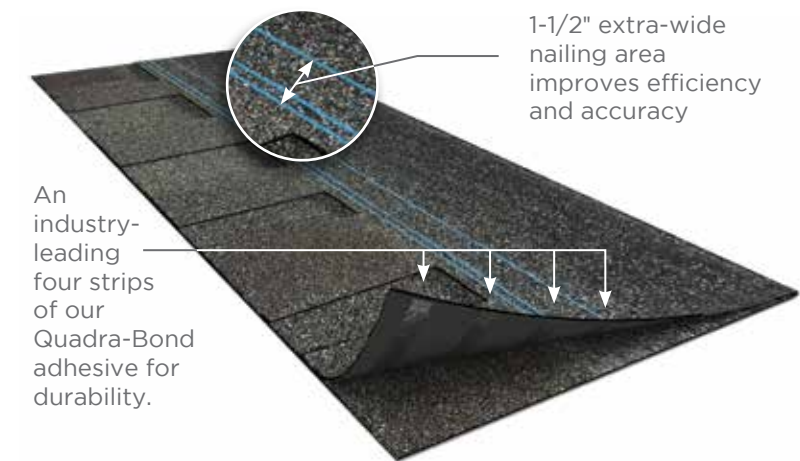

Technology that protects the beauty of your roof and strengthens its performance.

NAILTrak® Shingle Technology

The bond that holds it together.

For more than a decade, NailTrak has improved shingle installation by providing a nailing area three times wider than that of a typical laminate shingle. This increases efficiency and accuracy in installation, providing homeowners greater peace of mind. Landmark® shingles also feature our specially-formulated Quadra-Bond® adhesive, providing industry-leading resistance to delamination. Together, our NailTrak and Quadra-Bond technologies deliver the strength and durability that allow your roof to stand the test of time.