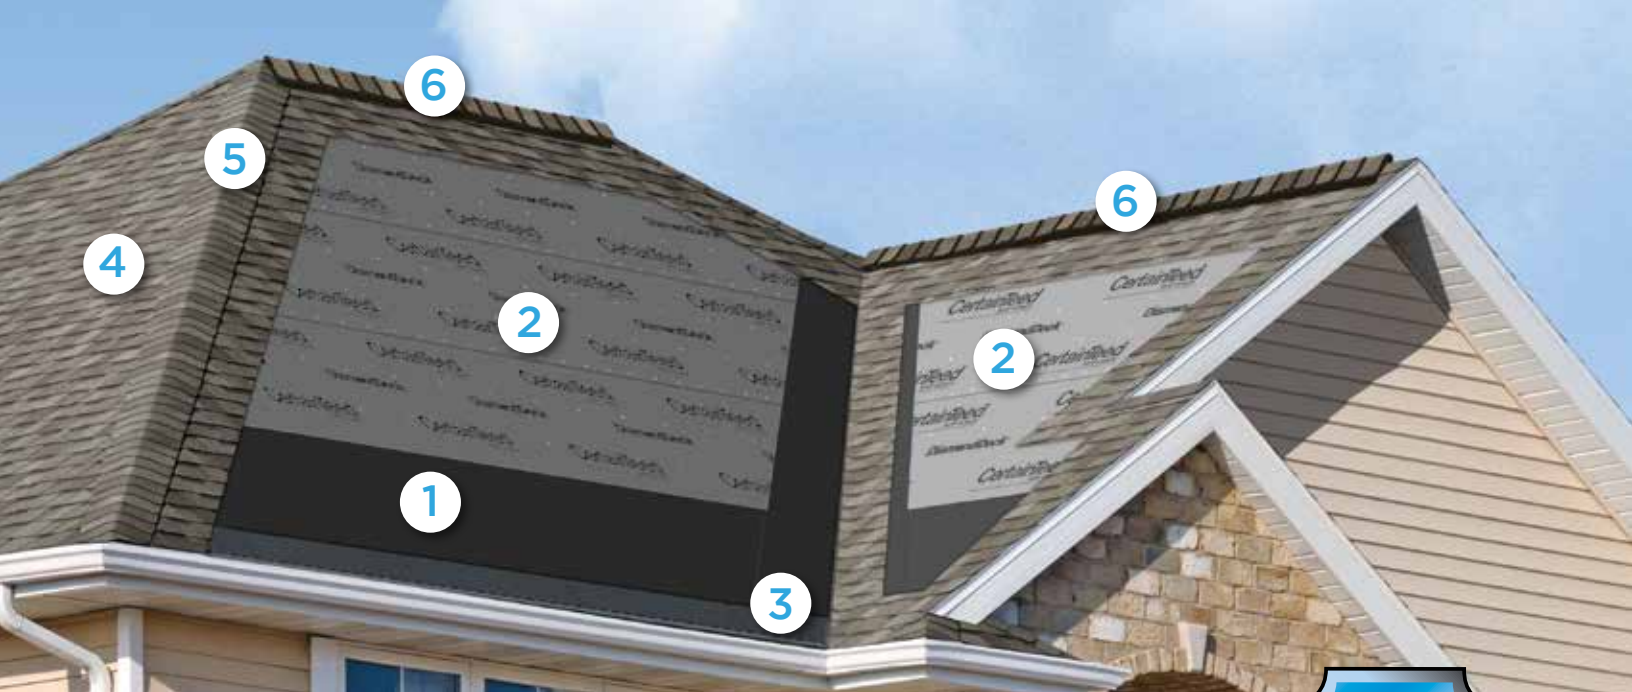

Want to visualize different roofing styles on your own home? You can upload photos to ColorView and have them digitally masked by one of our design professionals, or use DIY mode to upload and mask your own photos.

Plus, you can print or share your ColorView photos with family and friends to get their feedback. Visit colorview.certainteed.com and get started.

Add a Little Accent to Your Roof

The visually impactful choice for capping the hips and ridges of your roof, CertainTeed's Cedar Crest® accessory shingles will complement or match any shingle in the Landmark Series. For a low-profile hip and ridge look, CertainTeed also offers Shadow Ridge® accessory shingles.

Color Companion Products for Flat Roof Areas

With CertainTeed Flintlastic® SA, you can coordinate flat roof areas like carports, canopies and porches with your main roof. Flintlastic SA is a self-adhering low slope roofing product available in ten colors that complement some of the most popular CertainTeed shingles.