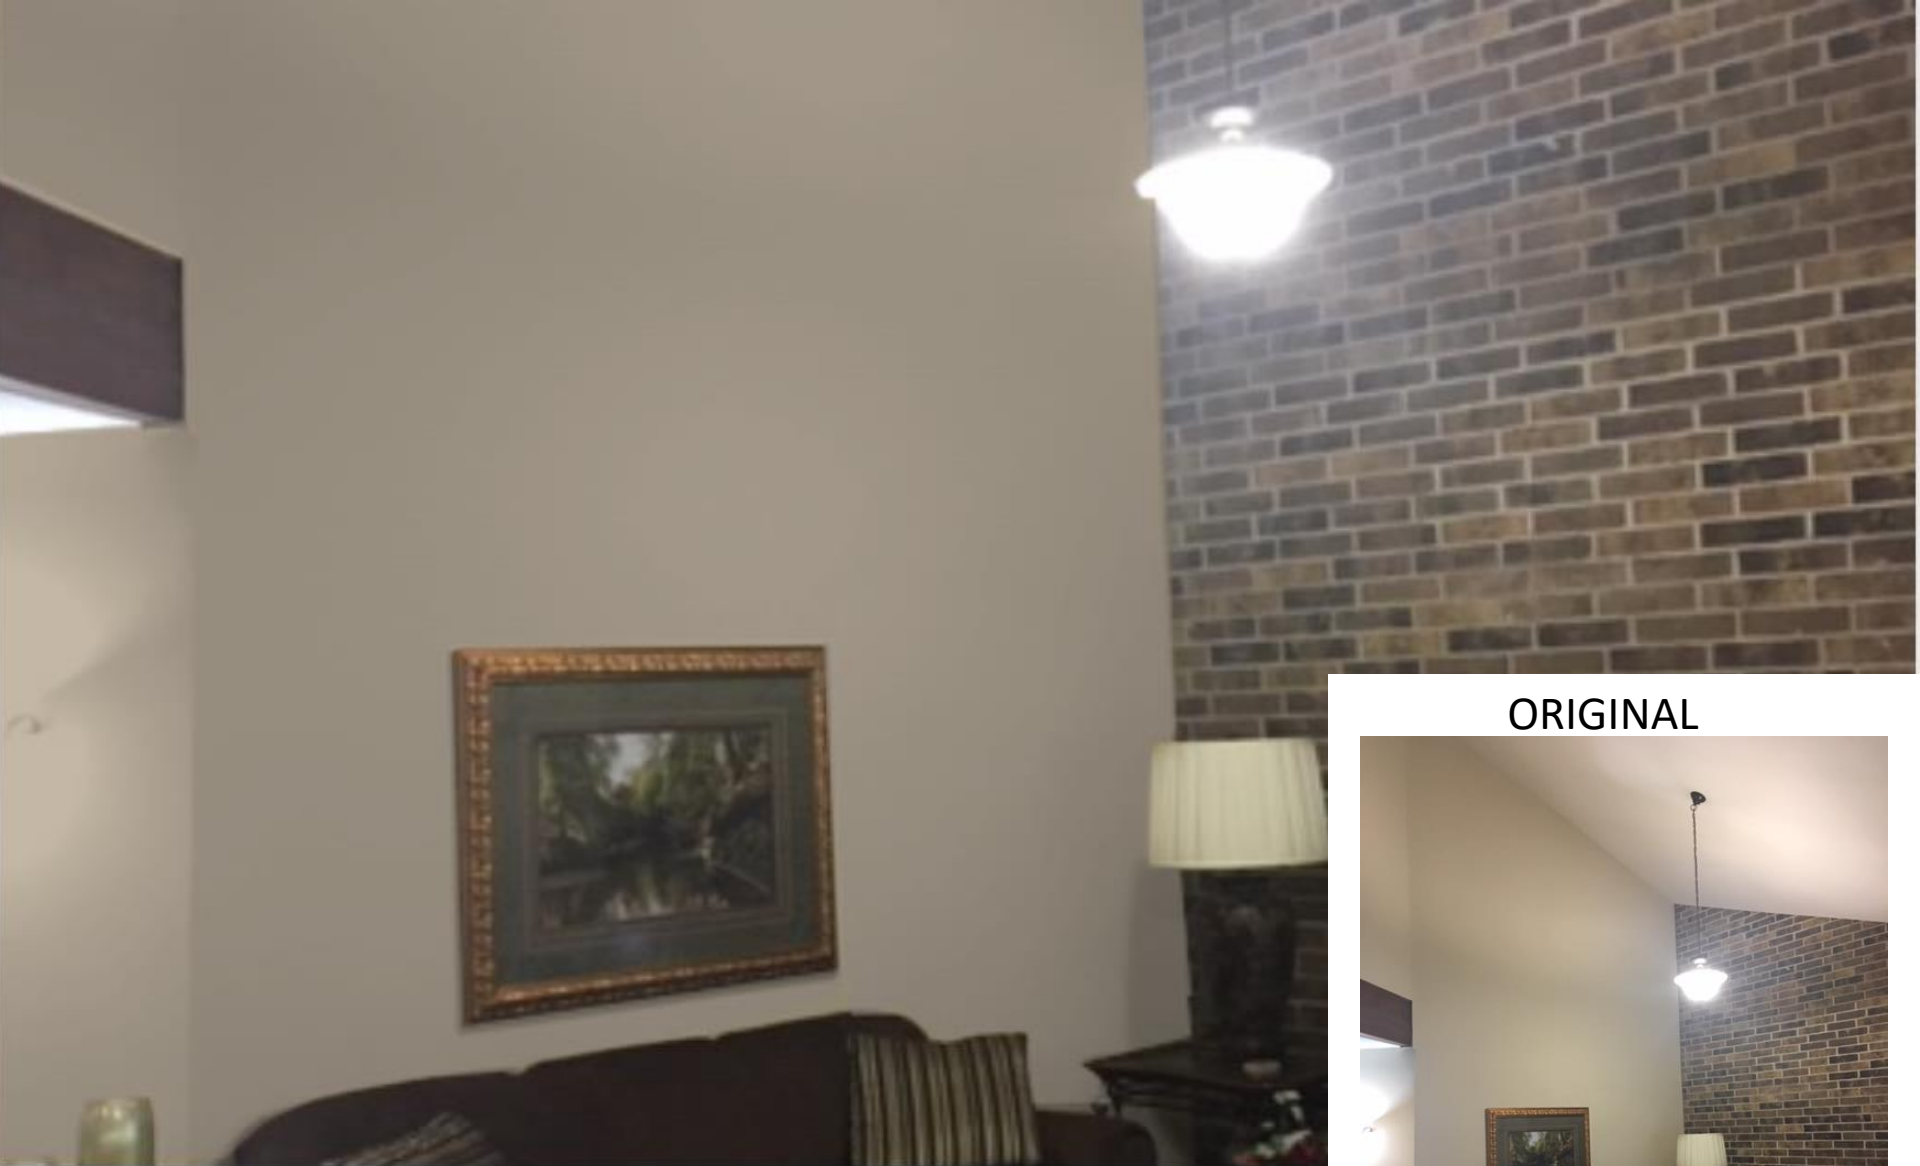

ORIGINAL

My Color
Palette

SW 7506
Loggia

Add a Color

-Community Room - 7506 Loggia
-Ceilings- 7006 Extra White