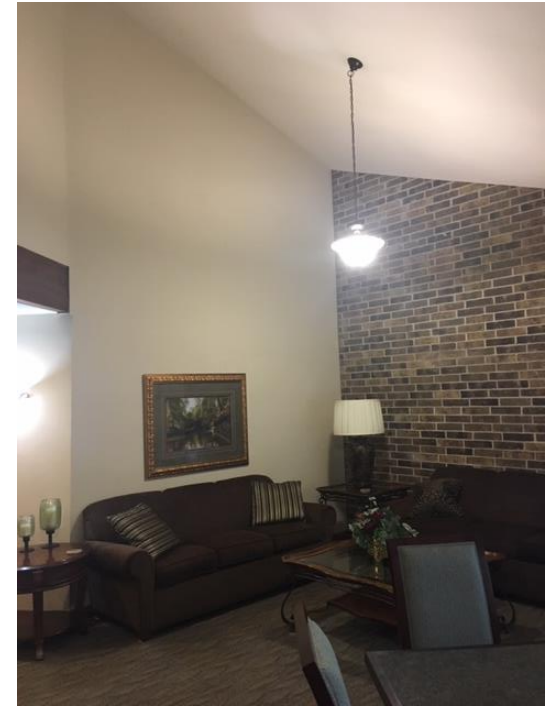

ORIGINAL

My Color Palette

SW 7649 Silverplate

Add a Color

COMPARE COLORS

- Hallways "Main" color- 9166 Drift of Mist
- Hallway Accents and Lobby-7649 Silverplate
- Ceilings- 7006 Extra White

ORIGINAL

My Color
Palette

SW 7649
Silverplate

Add a Color

COMPARE COLORS

- Hallways "Main" color- 9166 Drift of Mist
- Hallway Accents and Lobby-7649 Silverplate
- Ceilings- 7006 Extra White

ORIGINAL

My Color Palette

COMPARE COLORS

SW 9166
Drift of Mist

Add a Color

- Hallways "Main" color- 9166 Drift of Mist
- Hallway Accents and Lobby-7649 Silverplate
- Ceilings- 7006 Extra White

ORIGINAL

My Color Palette

SW 7006 Extra White

COMPARE COLORS

Add a Color

+

+

- Hallways "Main" color- 9166 Drift of Mist
- Hallway Accents and Lobby-7649 Silverplate
- Ceilings- 7006 Extra White

ORIGINAL

My Color
Palette

SW 7506
Loggia

Add a Color

-Community Room - 7506 Loggia
-Ceilings- 7006 Extra White